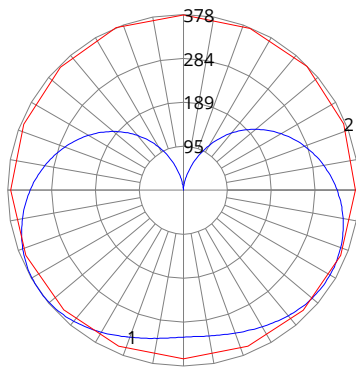

ZONAL LUMEN SUMMARY		
Zone	Lumens	%Fixture
0-30	279.98	7.7%
0-40	501.93	13.9%
0-60	1117.15	30.9%
0-80	1861.01	51.4%
0-90	2232.87	61.7%
60-80	743.85	20.6%
70-80	378.49	10.5%
80-90	371.86	10.3%
0-180	3617.71	100%

LED35WPS25/8xx-U