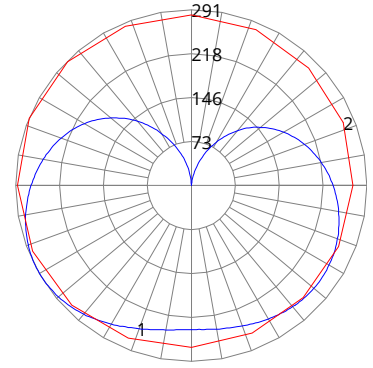

## DIMENSIONS

# PHOTOMETRICS

LED20WA21/8xx-U

ZONAL LUMEN SUMMARY		
Zone	Lumens	%Fixture
0-30	210.71	7.6%
0-40	377.22	13.7%
0-60	836.91	30.3%
0-80	1392.55	50.4%
0-90	1672.05	60.5%
60-80	555.64	20.1%
70-80	283.00	10.2%
80-90	279.50	18.1%
0-180	2762.92	100%

LED20WA21/8xx-U-DIM

ZONAL LUMEN SUMMARY		
Zone	Lumens	%Fixture
0-30	210.71	7.6%
0-40	377.22	13.7%
0-60	836.91	30.3%
0-80	1392.55	50.4%
0-90	1672.05	60.5%
60-80	555.64	20.1%
70-80	283.00	10.2%
80-90	279.50	18.1%
0-180	2762.92	100%