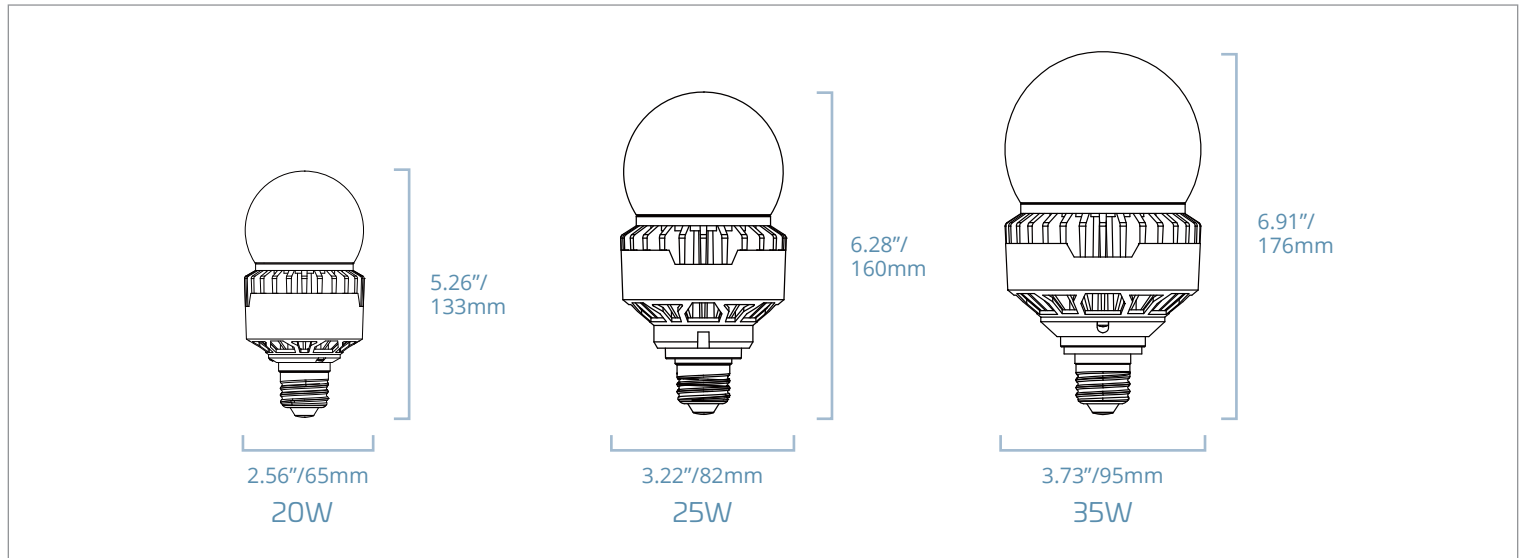

### APPLICATIONS

- Restaurants & Hospitality
- Retail
- Residential
- Accent/Display Lighting
- Healthcare
- Bollards
- Post-Tops

A21 20W

A23 25W

PS25 35W

<b>PERFORMANCE</b>	Power Consumption	20W	25W	35W
	Lumens	2,900	3,400	4,500
	Efficacy (LPW)	145	136	129
	CRI	80+		
	CCT	4000K, 5000K		
	Life (L70)	25,000 hours		
<b>ELECTRICAL</b>	Power Factor	>0.9		
	Input Voltage	120V; 120-277V		
<b>CONSTRUCTION</b>	Operating Temperature	-25°C (-13°F) to 40°C (104°F)		
	Base	E26		
<b>LISTINGS</b>	Certification(s)	ENERGY STAR® Rated; cULus Classified		
	Material Usage	RoHS Compliant; no mercury or lead		
	Environment	Open and enclosed fixture rated; UL Approved for damp locations		

## DIMENSIONS